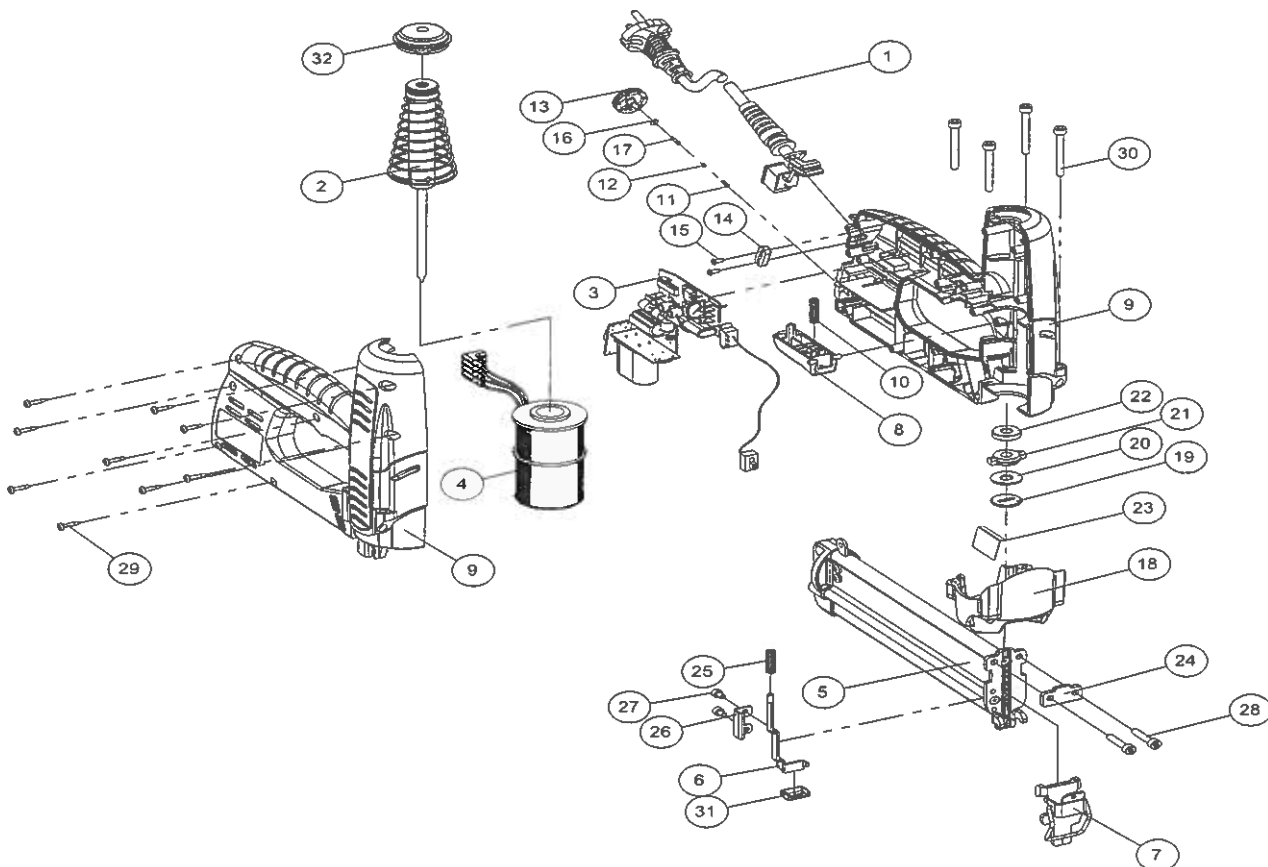

Rapid		SPARE PARTS LIST				
Reg. By maho	Appr. By maho	Appr. Date 2011-01-10	Page 1(3)	Class 053	No. 252756	Rev. 01
Info		Product name EN 50 Nailer