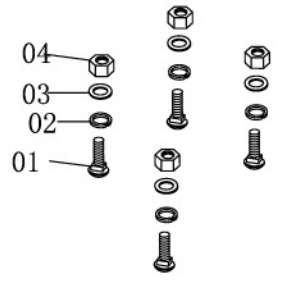

# Exploded view for 40-180

## Spare parts list for 40-180

No.	Description	No.	Description	
1	rubber foot	19	φ 6 pad	
2	legs	20	M6x18 screw	
3	M8x48 screw	21	clamp assembly	
4	M8x20 wing screw	22		
5	φ 8 pad	23		
6	M8 locknut	24		
7	M8 nut	25		
8	frame	26		
9	bracket	27		
10	bushe (一)	Accessories		
11	telescopic bar	01		M6x35 screw
12	locking handwheel	02	φ 6 spring pad	
13	bushe (二)	03	φ 6 flat pad	
14	bracket-roller wheel	04	M6 nut	
15	nonstandard screw			
16	M8 nut			
17	bracket wheel			
18	M8 locknut			