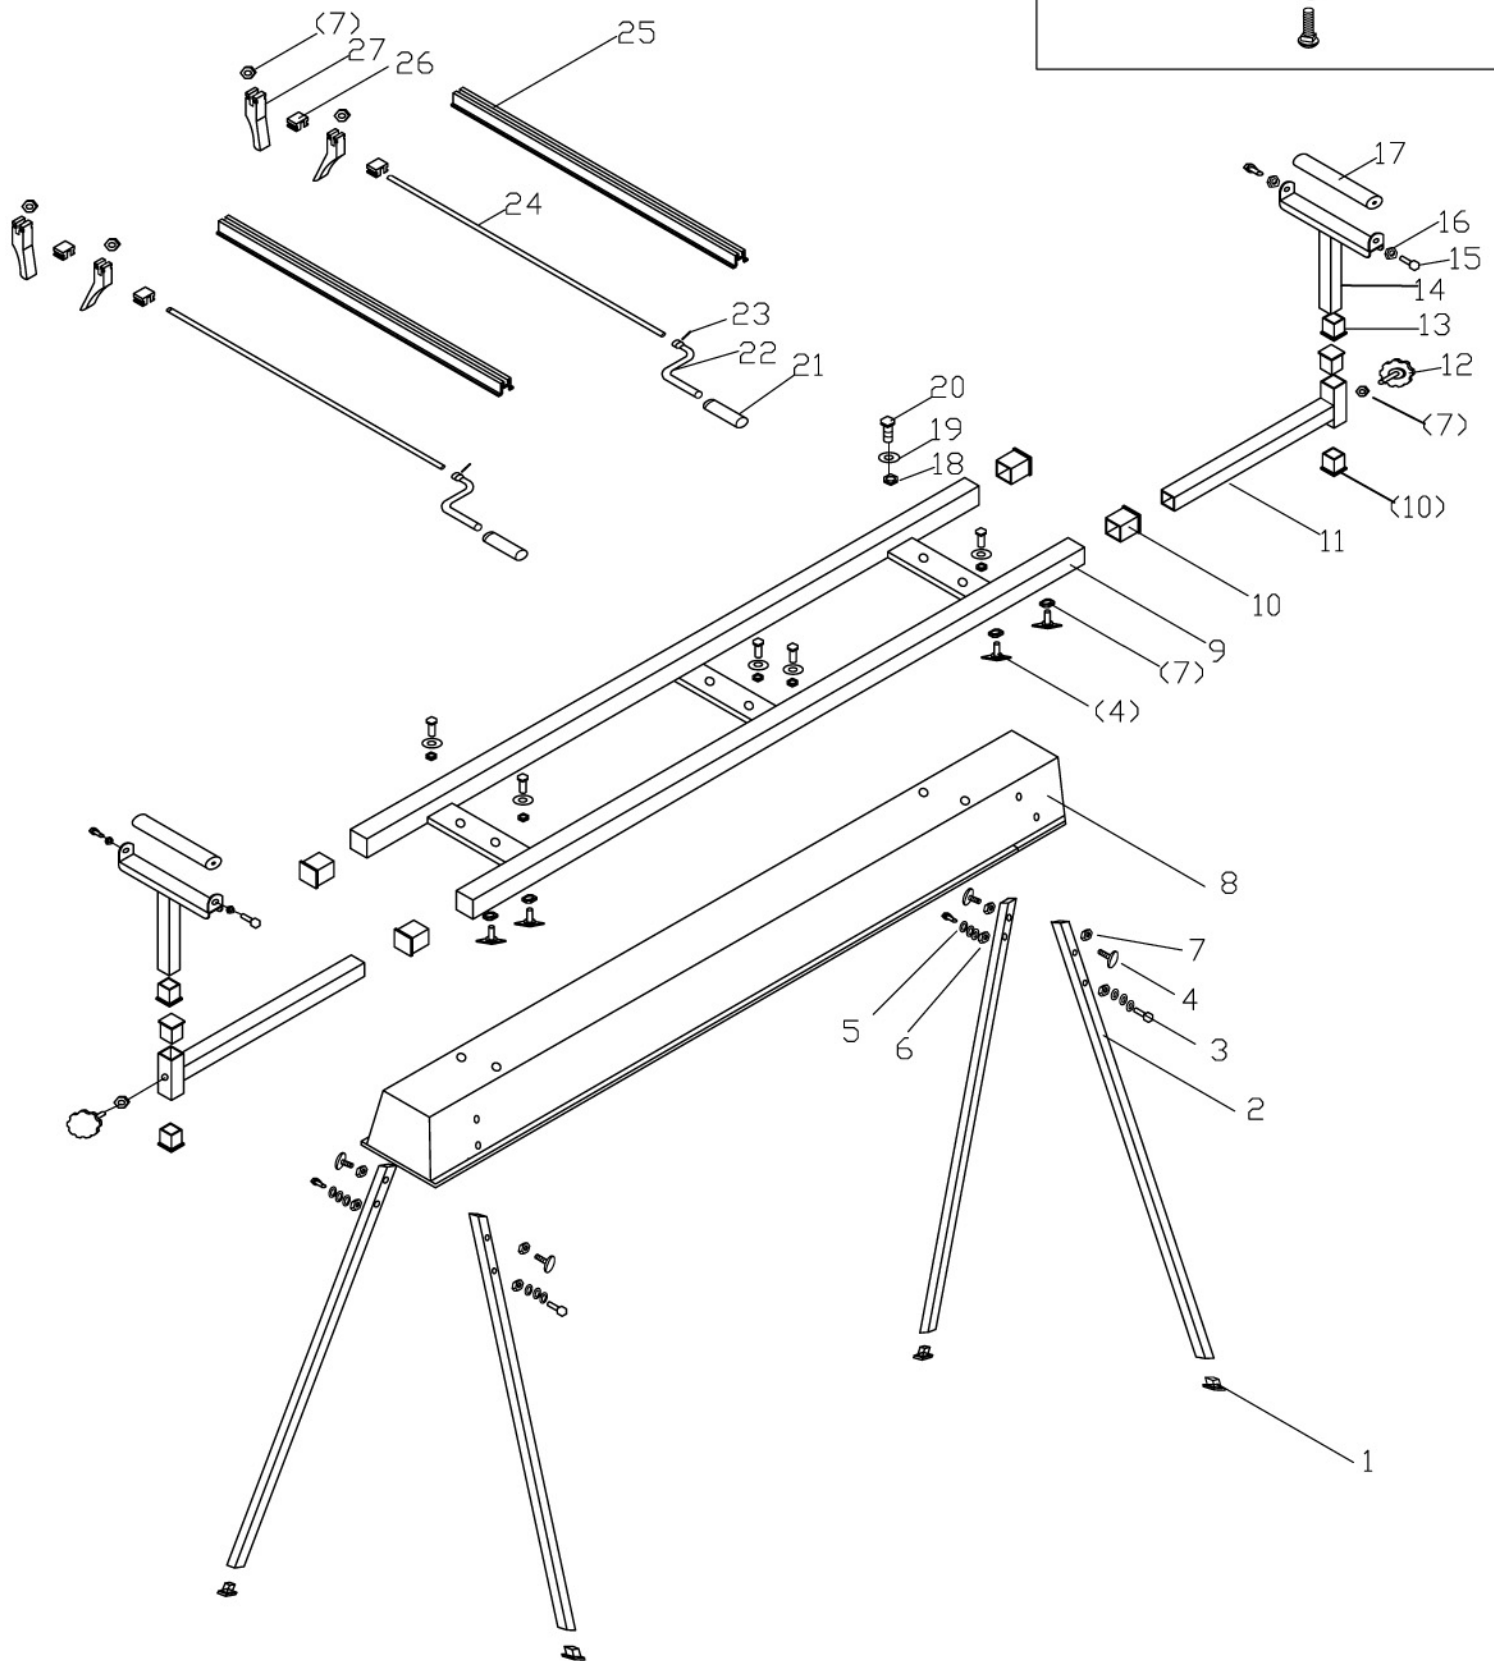

# Exploded view for 40-180

## Spare parts list for 40-180

No.	Description	No.	Description	
1	rubber foot	19	φ 6 pad	
2	legs	20	M6x18 screw	
3	M8x48 screw	21	clamp assembly	
4	M8x20 wing screw	22		
5	φ 8 pad	23		
6	M8 locknut	24		
7	M8 nut	25		
8	frame	26		
9	bracket	27		
10	bushe (一)	Accessories		
11	telescopic bar	01		M6x35 screw
12	locking handwheel	02	φ 6 spring pad	
13	bushe (二)	03	φ 6 flat pad	
14	bracket-roller wheel	04	M6 nut	
15	nonstandard screw			
16	M8 nut			
17	bracket wheel			
18	M8 locknut			