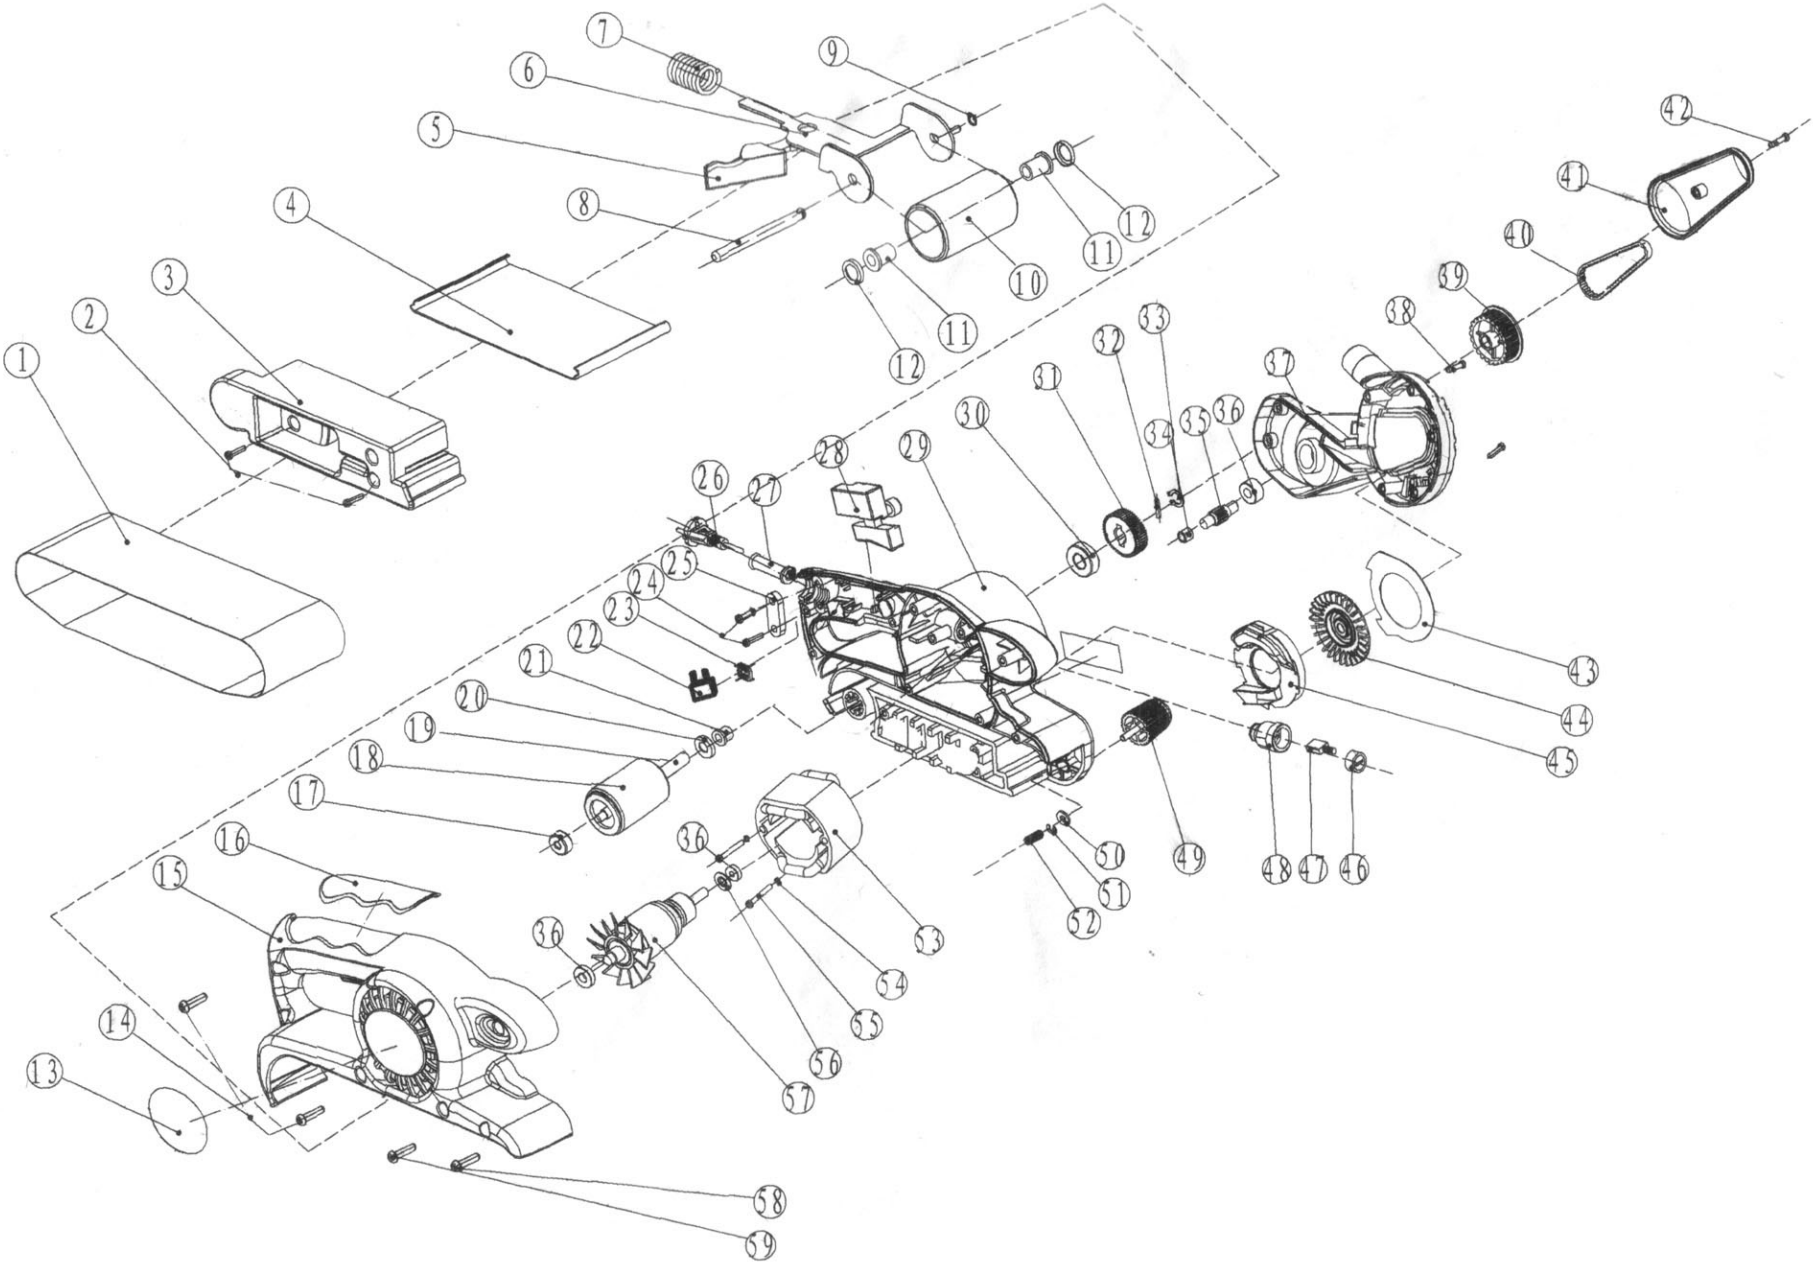

Exploded view for 96-850

96-850 Spare Parts List

Item no.	Part name and spec	Item no.	Part name and spec
1	Sanding belts	34	Oil bearing0509
2	Screw ST4.8×20	35	Shaft gear
3	Front-cover	36	Bearing608
4	Bottom plate	37	Dust bag
5	front-wheel frame	38	Screw ST4.2X22
6	front-wheel frame	39	Small-belt-wheel
7	spring	40	belt
8	front-wheel drive axis	41	Belt cover
9	Retaining10	42	Screw ST4.8×14
10	Front-wheel	43	Cover board
11	Needle bearing	44	Small-belt-wheel
12	Ring washer	45	Fan guide
13	Subsidiary nameplate	46	Brush holder cover
14	Screw ST4.8×20	47	Carbon-brush
15	Right housing	48	Carbon-brush frame
16	Soft grip	49	Adjust-nut
17	Bearing626	50	close over ϕ 8X ϕ 12
18	Ring washer	51	Retaining7
19	Rear wheel axis	52	Adjust spring
20	Ring washer	53	Stator
21	Oil bearing	54	close over ϕ 5
22	capacitor	55	Screw ST4.8×50
23	inductance	56	Insulate washer
24	Screw ST3.8×14	57	Rotor
25	Cable-pressure	58	Screw ST4.8×35
26	Cable plug	59	Screw ST4.2×50
27	Cable cover	60	
28	Switch	61	
29	Left housing	62	
30	Bearing6000	63	
31	Big gear	64	
32	Column melt ϕ 3	65	
33	Retaining10	66	