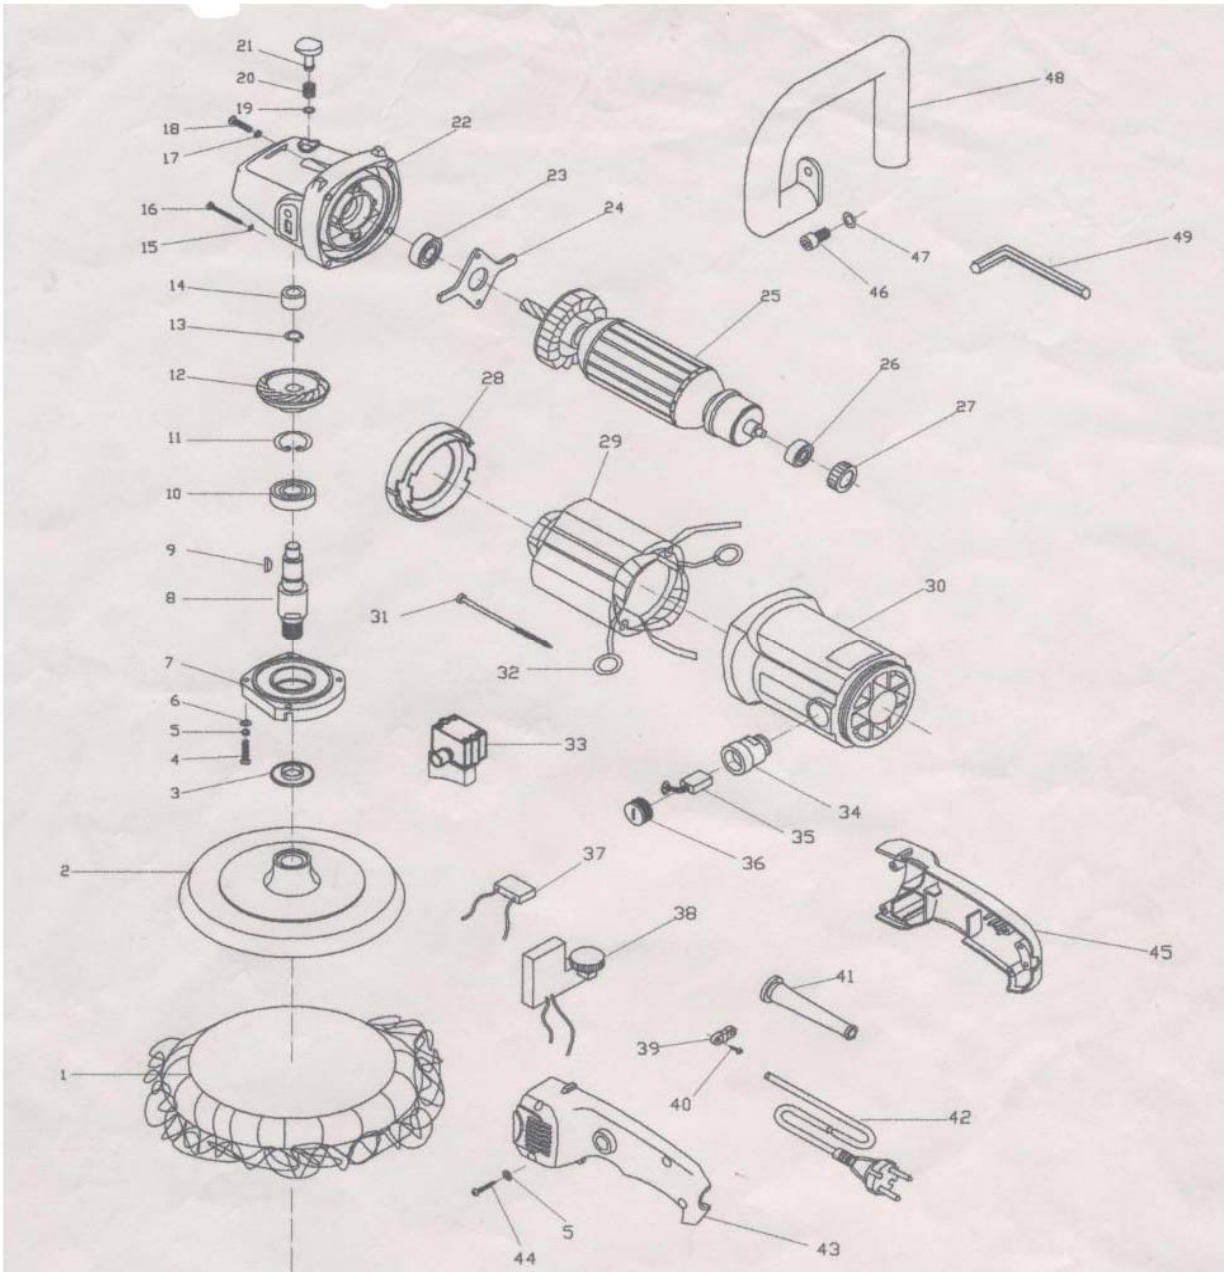

Exploded view for 96-712

SPARE PARTS LIST

SPARE PARTS LIST			
NO.	DESCRIPTION	NO.	DESCRIPTION
1	WOOL WASHER	26	BEARING
2	POLISHER DISC	27	BEARING BUSH
3	DUSTPROOF GASKET	28	WIND GUARD
4	SCREW	29	STATOR
5	SPRING WASHER	30	ENCLOSURE
6	WASHER	31	SCREW
7	FRONT COVER	32	PULL SPRING
8	SPINDLE	33	SWITCH
9	KEY	34	BRUSH HOLDER
10	BEARING	35	CARBON BRUSH
11	CIRCLIP	36	BRUSH CAP
12	GIG GEAR	37	CAPACITOR
13	CIRCLIP	38	SPEED ADJUSTOR
14	SELF-OIL BUSH	39	CORD CLAMP
15	FLAT WASHER	40	SCREW
16	SCREW	41	CORD BUSH
17	SPRING WASHER	42	CORD & PLUG
18	SCREW	43	LEFT BACK HOUSING
19	OPEN CIRCLIP	44	SCREW
20	LOCK SPRING	45	RIGHT BACK HOUSING
21	LOCK PIN	46	BOLT
22	HEAD SHELL	47	FLAT WASHER
23	BEARING	48	HANDLE
24	BEARIGN COVER	49	INNER HEX SPANNER
25	ROTOR		